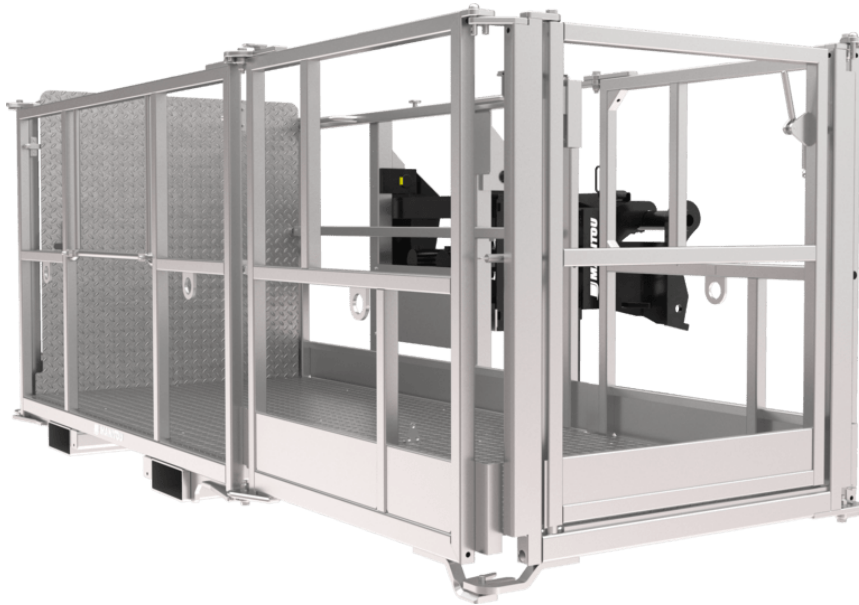

# FAST OPENING PLATFORM

Technical characteristics		PSE 4400 / 365
Capacity including people (kg)		365
Number of people		3
Distance to center of gravity (mm)		1187
<b>Weight</b>		
Overall weight (kg)		650
<b>Weight and dimensions</b>		
Overall height (mm)	h17	1300
Overall length (mm)	l1	2430
Width minimum (mm)		2281
Width maximum (mm)		4388
Depth (mm)	p5	1150